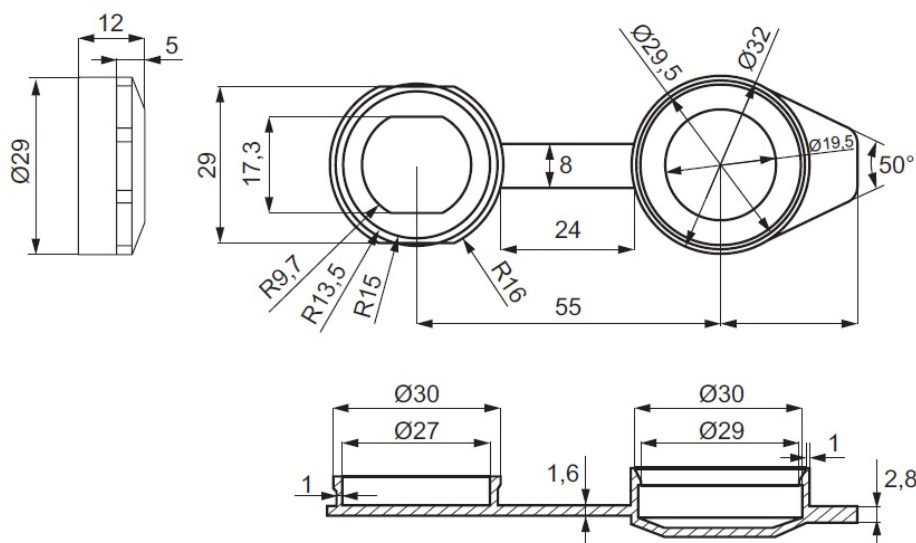

PRODUCT SHEET

Description:

Plastic Cover Cap F/Cam locks 1900 Series, Black PE

Item number:

14.04.560-0

Units	Box	Carton	HS Code	Barcode
Pcs.	50	200	3926909790	 5704866482202

SISO A/S

Mileparken 11
DK-2740 Skovlunde
Denmark
VAT: DK 24786013